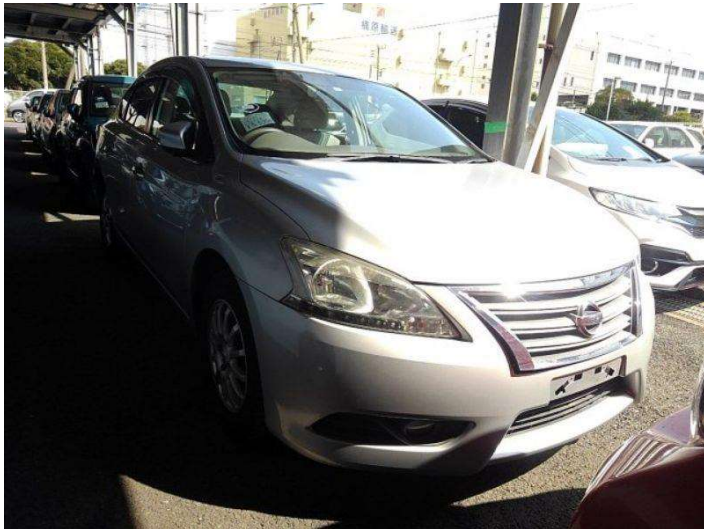

# 2014 Nissan Bluebird SYLPHY X

**Purchase Price**

**POA**

Includes GST  
Excludes on-road costs of \$350

Note: A Clean Car fee/rebate does not apply to this vehicle

Finance may be available on this vehicle. Ask one of our friendly staff for more information.

Gain peace of mind with Mechanical Breakdown Insurance. **Ask us how.**

**Top features**

None Listed

Body Style  
**Sedan**

Odometer  
**63,978 km**

Engine  
**1798 cc**

Fuel Type  
**Petrol**

Transmission  
**Auto**

Wheels  
-

VIN  
**7AT0DH7FX23015068**

Interior  
-

Safety

Based on 2023 VSRR rating

Reg No.  
-

Ext Colour  
**Silver**

History  
-