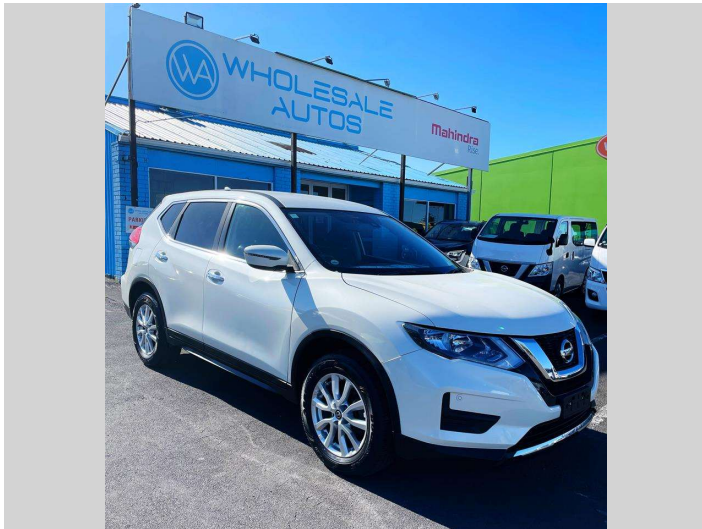

2017 Nissan X-Trail 20S

Purchase Price **\$23,980**
Includes GST, Registration & Licensing

Finance may be available on this vehicle. Ask one of our friendly staff for more information.

Gain peace of mind with Mechanical Breakdown Insurance. **Ask us how.**

Body Style
Station Wagon

Odometer
17,897 km

Engine
1990 cc

Fuel Type
Petrol

Transmission
Auto

Wheels
-

VIN
7AT0DH6LX24044651

Interior
-

Safety

Based on 2023 UCSR rating for 14-21 models

Reg No.
-

Ext Colour
Pearl White

History
-

Seats
-

CO2 Emissions
★★★★☆
162 grams/km

Energy Economy
★★★☆☆
Annual fuel cost of \$2,700
6.9L per 100km