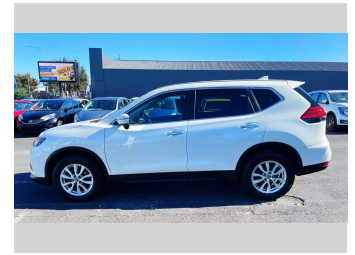

2017 Nissan X-Trail 20S

Purchase Price **\$23,980**
Includes GST, Registration & Licensing

Finance may be available on this vehicle. Ask one of our friendly staff for more information.

Gain peace of mind with Mechanical Breakdown Insurance. **Ask us how.**

Body Style
Station Wagon

Odometer
17,897 km

Engine
1990 cc

Fuel Type
Petrol

Transmission
Auto

Wheels
-

VIN
7AT0DH6LX24044651

Interior
-