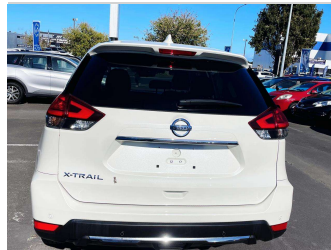

2017 Nissan X-Trail 20S

Purchase Price **\$23,980**
Includes GST, Registration & Licensing

Finance may be available on this vehicle. Ask one of our friendly staff for more information.

Gain peace of mind with Mechanical Breakdown Insurance. **Ask us how.**

Body Style
Station Wagon

Odometer
17,897 km

Engine
1990 cc

Fuel Type
Petrol

Transmission
Auto

Wheels
-

VIN
7AT0DH6LX24044651

Interior
-