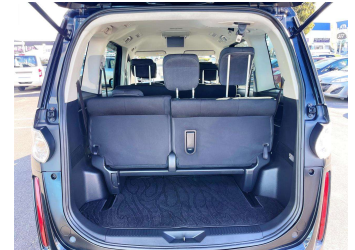

# 2014 Mazda Biante GRAND SKYACTIVE

**Purchase Price** **\$11,980**

Includes GST  
Excludes on-road costs of \$350

Finance may be available on this vehicle. Ask one of our friendly staff for more information.

Body Style  
**People Mover**

Odometer  
**96,030 km**

Engine  
**1997 cc**

Fuel Type  
**Petrol**

Transmission  
**Auto**

Wheels  
-

VIN  
**7AT0C145X23109598**

Interior  
-