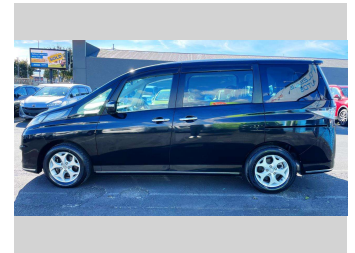

# 2014 Mazda Biante GRAND SKYACTIVE

**Purchase Price** **\$11,980**

Includes GST  
Excludes on-road costs of \$350

Finance may be available on this vehicle. Ask one of our friendly staff for more information.

Body Style  
**People Mover**

Odometer  
**96,030 km**

Engine  
**1997 cc**

Fuel Type  
**Petrol**

Transmission  
**Auto**

Wheels  
-

VIN  
**7AT0C145X23109598**

Interior  
-