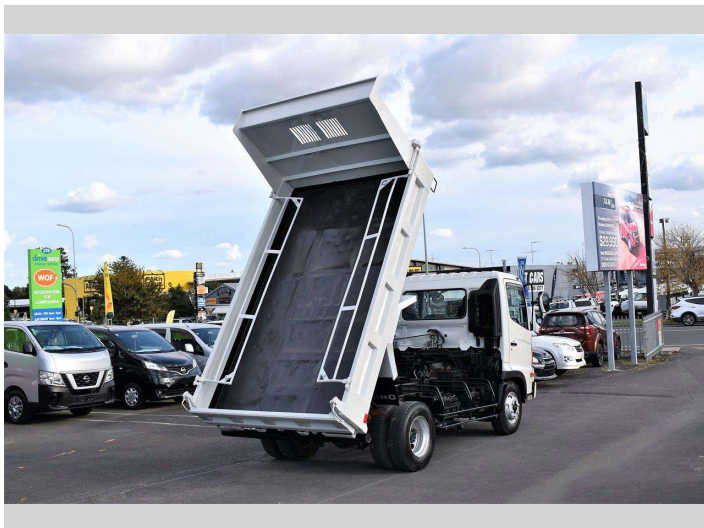

# 2011 Hino Ranger Tipper Truck

**Purchase Price** **\$37,980**  
Includes GST, Registration & Licensing

Finance may be available on this vehicle. Ask one of our friendly staff for more information.

Gain peace of mind with Mechanical Breakdown Insurance. **Ask us how.**

- Top features**
- » ABS Brakes
  - » Air Bag(s)
  - » Air Conditioning
  - » AM/FM RADIO
  - » Central Locking
  - » Drivers Air bag
  - » Dual Airbags
  - » Electric Mirrors
  - » Electric Mirrors (Retr...
  - » Electric Windows
  - » Immobiliser
  - » Power Steering
  - » RainGuards
  - » Traction Control

Body Style  
**Truck**

Odometer  
**66,945 km**

Engine  
**4720 cc**

Fuel Type  
**Diesel**

Transmission  
**Auto**

Wheels  
-

VIN  
**7AT08400X22015449**

Interior  
-