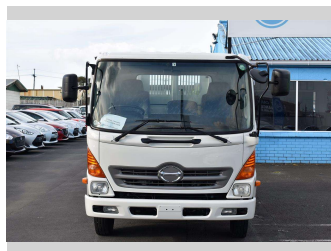

# 2011 Hino Ranger Tipper Truck

**Purchase Price** **\$37,980**  
Includes GST, Registration & Licensing

Finance may be available on this vehicle. Ask one of our friendly staff for more information.

Gain peace of mind with Mechanical Breakdown Insurance. **Ask us how.**

Body Style  
**Truck**

Odometer  
**66,945 km**

Engine  
**4720 cc**

Fuel Type  
**Diesel**

Transmission  
**Auto**

Wheels  
-

VIN  
**7AT08400X22015449**

Interior  
-