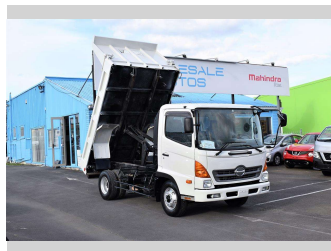

# 2011 Hino Ranger Tipper Truck

**Purchase Price** **\$37,980**  
Includes GST, Registration & Licensing

Finance may be available on this vehicle. Ask one of our friendly staff for more information.

Gain peace of mind with Mechanical Breakdown Insurance. **Ask us how.**

Body Style  
**Truck**

Odometer  
**66,945 km**

Engine  
**4720 cc**

Fuel Type  
**Diesel**

Transmission  
**Auto**

Wheels  
-

VIN  
**7AT08400X22015449**

Interior  
-