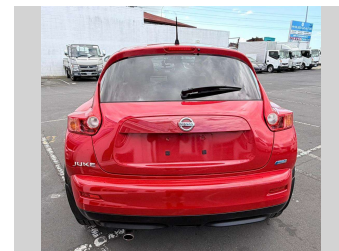

# 2013 Nissan Juke 1.5RX PERSONALIZED PA

**Purchase Price** **\$10,890**

Includes GST  
Excludes on-road costs of \$500

Finance may be available on this vehicle. Ask one of our friendly staff for more information.

Body Style  
**RV/SUV**

Odometer  
**45,632 km**

Engine  
**1498 cc**

Fuel Type  
**Petrol**

Transmission  
**Auto**

Wheels  
-

VIN  
**7AT0DH8HX26303829**

Interior  
-