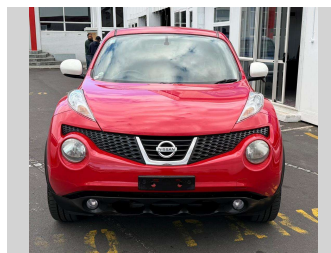

# 2013 Nissan Juke 1.5RX PERSONALIZED PA

**Purchase Price** **\$10,890**

Includes GST  
Excludes on-road costs of \$500

Finance may be available on this vehicle. Ask one of our friendly staff for more information.

Body Style  
**RV/SUV**

Odometer  
**45,632 km**

Engine  
**1498 cc**

Fuel Type  
**Petrol**

Transmission  
**Auto**

Wheels  
-

VIN  
**7AT0DH8HX26303829**

Interior  
-