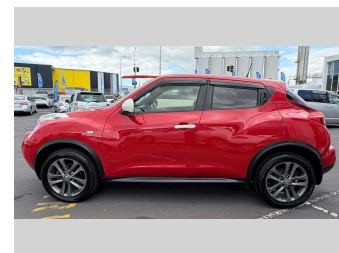

# 2013 Nissan Juke 1.5RX PERSONALIZED PA

**Purchase Price** **\$10,890**

Includes GST  
Excludes on-road costs of \$500

Finance may be available on this vehicle. Ask one of our friendly staff for more information.

Body Style  
**RV/SUV**

Odometer  
**45,632 km**

Engine  
**1498 cc**

Fuel Type  
**Petrol**

Transmission  
**Auto**

Wheels  
-

VIN  
**7AT0DH8HX26303829**

Interior  
-