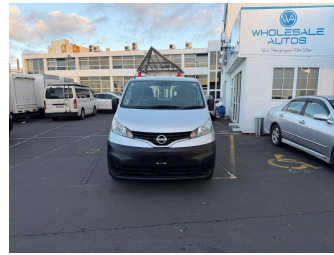

2021 Nissan NV200 VANETTE VAN DX

Purchase Price

\$17,890

Includes GST
Excludes on-road costs of \$500

Finance may be available on this vehicle. Ask one of our friendly staff for more information.

Gain peace of mind with Mechanical Breakdown Insurance. **Ask us how.**

Body Style

5 door, Van

Odometer

110,797 km

Engine

1597 cc

Fuel Type

Petrol