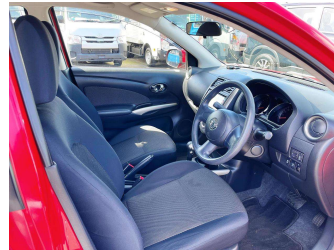

2012 Nissan LATIO G

Purchase Price **\$9,980**

Includes GST
Excludes on-road costs of \$350

Finance may be available on this vehicle. Ask one of our friendly staff for more information.

Gain peace of mind with Mechanical Breakdown Insurance. **Ask us how.**

- Top features**
- » Air Bag(s)
 - » Air Conditioning
 - » AM/FM RADIO
 - » Bluetooth
 - » Car Stereo
 - » Central Locking
 - » Electric Mirrors (Retr...
 - » Immobiliser
 - » Keyless Entry
 - » Power Steering
 - » Push Button Start
 - » RainGuards
 - » Remote Locking
 - » Reversing Camera
 - » Traction Control
 - » Wheel Covers

Body Style
Sedan

Odometer
46,786 km

Engine
1198 cc

Fuel Type
Petrol

Transmission
Auto

Wheels
-

VIN
7AT0DH90X23004622

Interior
-