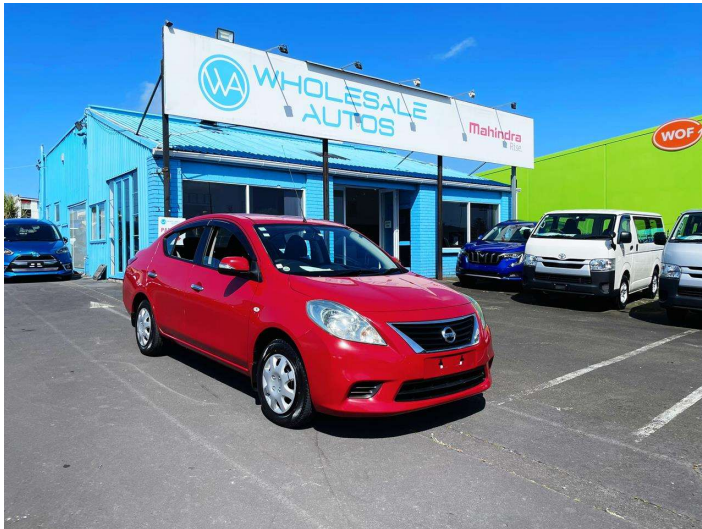

2012 Nissan LATIO G

Purchase Price **\$9,980**

Includes GST
Excludes on-road costs of \$350

Finance may be available on this vehicle. Ask one of our friendly staff for more information.

Gain peace of mind with Mechanical Breakdown Insurance. **Ask us how.**

Body Style
Sedan

Odometer
46,786 km

Engine
1198 cc

Fuel Type
Petrol

Transmission
Auto

Wheels
-

VIN
7AT0DH90X23004622

Interior
-