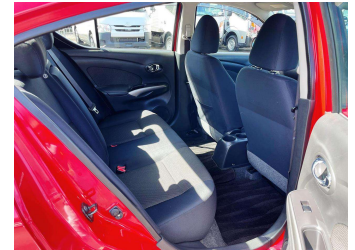

2012 Nissan LATIO G

Purchase Price **\$9,980**

Includes GST
Excludes on-road costs of \$350

Finance may be available on this vehicle. Ask one of our friendly staff for more information.

Gain peace of mind with Mechanical Breakdown Insurance. **Ask us how.**

Body Style
Sedan

Odometer
46,786 km

Engine
1198 cc

Fuel Type
Petrol

Transmission
Auto

Wheels
-

VIN
7AT0DH90X23004622

Interior
-