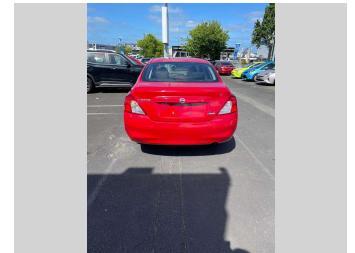

2012 Nissan LATIO G

Purchase Price **\$9,980**

Includes GST
Excludes on-road costs of \$350

Finance may be available on this vehicle. Ask one of our friendly staff for more information.

Gain peace of mind with Mechanical Breakdown Insurance. **Ask us how.**

Body Style
Sedan

Odometer
46,786 km

Engine
1198 cc

Fuel Type
Petrol

Transmission
Auto

Wheels
-

VIN
7AT0DH90X23004622

Interior
-