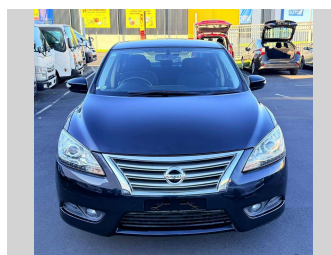

# 2013 Nissan Sylphy G

Purchase Price

**\$10,980**

Includes GST  
Excludes on-road costs of \$500

Finance may be available on this vehicle. Ask one of our friendly staff for more information.

Gain peace of mind with Mechanical Breakdown Insurance. **Ask us how.**

Body Style

**Sedan**

Odometer

**48,371 km**

Engine

**1798 cc**

Fuel Type

**Petrol**