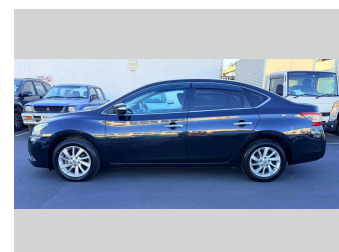

# 2013 Nissan Sylphy G

Purchase Price

**\$10,980**

Includes GST  
Excludes on-road costs of \$500

Finance may be available on this vehicle. Ask one of our friendly staff for more information.

Gain peace of mind with Mechanical Breakdown Insurance. **Ask us how.**

Body Style

**Sedan**

Odometer

**48,371 km**

Engine

**1798 cc**

Fuel Type

**Petrol**