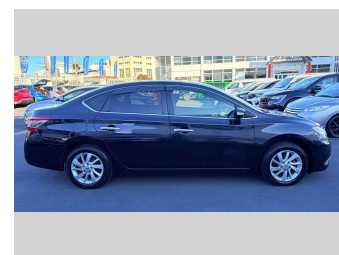

# 2013 Nissan Sylphy G

Purchase Price

**\$10,980**

Includes GST  
Excludes on-road costs of \$500

Finance may be available on this vehicle. Ask one of our friendly staff for more information.

Gain peace of mind with Mechanical Breakdown Insurance. **Ask us how.**

Body Style

**Sedan**

Odometer

**48,371 km**

Engine

**1798 cc**

Fuel Type

**Petrol**