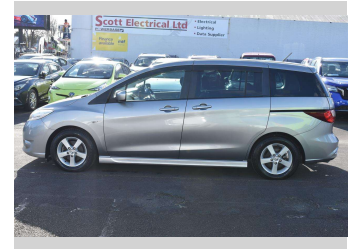

2012 Nissan Lafesta HIGHWAY STAR

Purchase Price

Includes GST
Excludes on-road costs of \$350

POA

Note: A Clean Car fee/rebate does not apply to this vehicle

Finance may be available on this vehicle. Ask one of our friendly staff for more information.

Gain peace of mind with Mechanical Breakdown Insurance. **Ask us how.**

Top features

None Listed

Body Style

Station Wagon

Odometer

89,764 km

Engine

1990 cc

Fuel Type

Petrol

Transmission

Auto

Wheels

-

VIN