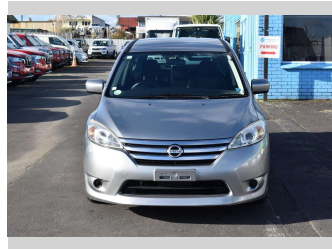

2012 Nissan Lafesta HIGHWAY STAR

Purchase Price

Includes GST
Excludes on-road costs of \$350

POA

Note: A Clean Car fee/rebate does not apply to this vehicle

Finance may be available on this vehicle. Ask one of our friendly staff for more information.

Gain peace of mind with Mechanical Breakdown Insurance. **Ask us how.**

Top features

None Listed

Body Style

Station Wagon

Odometer

89,764 km

Engine

1990 cc

Fuel Type

Petrol

Transmission

Auto

Wheels

-

VIN