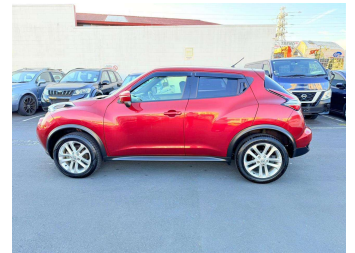

2016 Nissan Juke 15RXVSMART

Purchase Price

\$14,995

Includes GST
Excludes on-road costs of \$500

Finance may be available on this vehicle. Ask one of our friendly staff for more information.

Gain peace of mind with Mechanical Breakdown Insurance. **Ask us how.**

Body Style

Station Wagon

Odometer

63,821 km

Engine

1498 cc

Fuel Type

Petrol