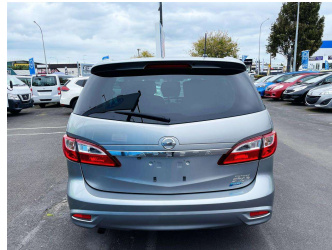

# 2013 Nissan Lafesta HWS G

Purchase Price **\$12,330**  
Includes GST, Registration & Licensing

Finance may be available on this vehicle. Ask one of our friendly staff for more information.

Gain peace of mind with Mechanical Breakdown Insurance. **Ask us how.**

Body Style  
**Station Wagon**

Odometer  
**65,509 km**

Engine  
**1990 cc**

Fuel Type  
**Petrol**

Transmission  
**Auto**

Wheels  
-

VIN  
**7AT0DH7DX24123460**

Interior  
-