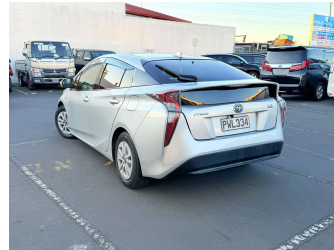

# 2017 Toyota Prius S

**Purchase Price**

**\$17,980**

Includes GST  
Excludes on-road costs of \$500

Finance may be available on this vehicle. Ask one of our friendly staff for more information.

Gain peace of mind with Mechanical Breakdown Insurance. **Ask us how.**

Body Style  
**5 door, Station Wagon**

Odometer  
**77,820 km**

Engine  
**1797 cc**

Fuel Type  
**Hybrid**

Transmission  
**Auto**

Wheels  
-

VIN  
**7AT0H637X23071578**

Interior  
-