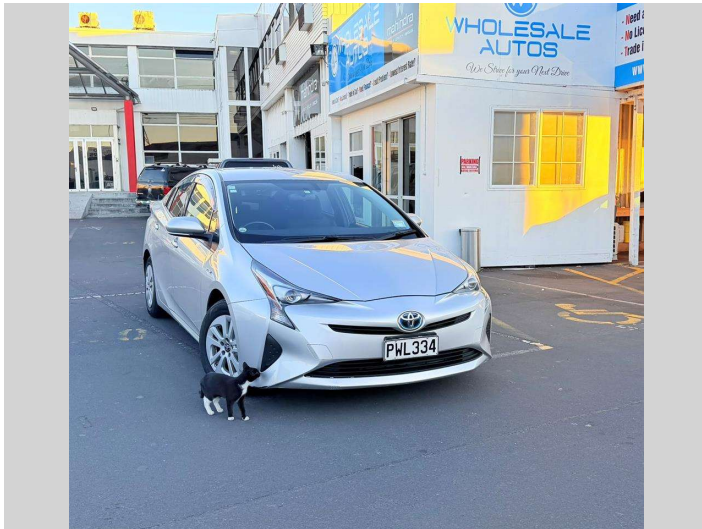

# 2017 Toyota Prius S

**Purchase Price**

**\$17,980**

Includes GST  
Excludes on-road costs of \$500

Finance may be available on this vehicle. Ask one of our friendly staff for more information.

Gain peace of mind with Mechanical Breakdown Insurance. **Ask us how.**

Body Style  
**5 door, Station Wagon**

Odometer  
**77,820 km**

Engine  
**1797 cc**

Fuel Type  
**Hybrid**

Transmission  
**Auto**

Wheels  
-

VIN  
**7AT0H637X23071578**

Interior  
-