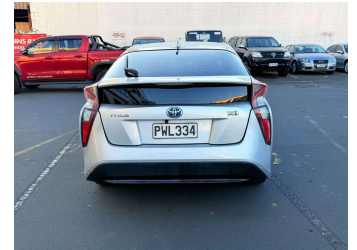

# 2017 Toyota Prius S

**Purchase Price**

**\$17,980**

Includes GST  
Excludes on-road costs of \$500

Finance may be available on this vehicle. Ask one of our friendly staff for more information.

Gain peace of mind with Mechanical Breakdown Insurance. **Ask us how.**

Body Style  
**5 door, Station Wagon**

Odometer  
**77,820 km**

Engine  
**1797 cc**

Fuel Type  
**Hybrid**

Transmission  
**Auto**

Wheels  
-

VIN  
**7AT0H637X23071578**

Interior  
-