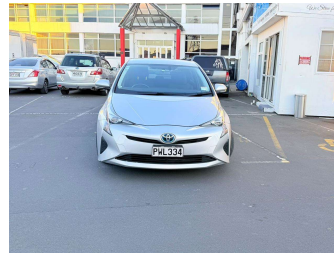

# 2017 Toyota Prius S

**Purchase Price**

**\$17,980**

Includes GST  
Excludes on-road costs of \$500

Finance may be available on this vehicle. Ask one of our friendly staff for more information.

Gain peace of mind with Mechanical Breakdown Insurance. **Ask us how.**

Body Style  
**5 door, Station Wagon**

Odometer  
**77,820 km**

Engine  
**1797 cc**

Fuel Type  
**Hybrid**

Transmission  
**Auto**

Wheels  
-

VIN  
**7AT0H637X23071578**

Interior  
-