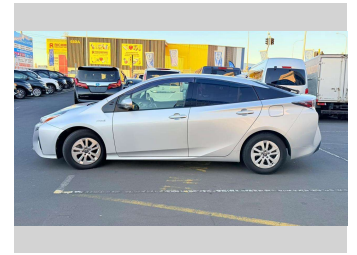

# 2017 Toyota Prius S

**Purchase Price**

**\$17,980**

Includes GST  
Excludes on-road costs of \$500

Finance may be available on this vehicle. Ask one of our friendly staff for more information.

Gain peace of mind with Mechanical Breakdown Insurance. **Ask us how.**

Body Style  
**5 door, Station Wagon**

Odometer  
**77,820 km**

Engine  
**1797 cc**

Fuel Type  
**Hybrid**

Transmission  
**Auto**

Wheels  
-

VIN  
**7AT0H637X23071578**

Interior  
-