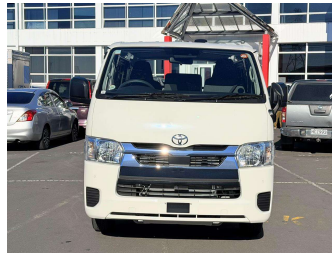

2026 Toyota Hiace DX GL PACKAGE

Purchase Price

\$54,980

Includes GST, Registration & Licensing

Finance may be available on this vehicle. Ask one of our friendly staff for more information.

Gain peace of mind with Mechanical Breakdown Insurance. **Ask us how.**

Van

Odometer

33 km

Engine

1970 cc

Fuel Type

Petrol

Transmission