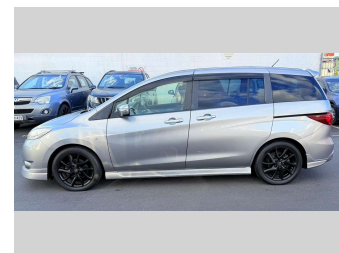

# 2015 Nissan Lafesta HIGHWAY STAR GS PRE

**Purchase Price** **\$12,980**  
Includes GST, Registration & Licensing

Finance may be available on this vehicle. Ask one of our friendly staff for more information.

Gain peace of mind with Mechanical Breakdown Insurance. **Ask us how.**

**Top features**  
None Listed

Body Style  
**Station Wagon**

Odometer  
**62,215 km**

Engine  
**1990 cc**

Fuel Type  
**Petrol**

Transmission  
**Auto**