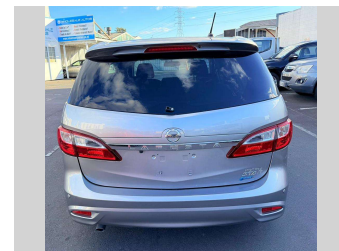

# 2015 Nissan Lafesta HIGHWAY STAR GS PRE

**Purchase Price** **\$12,980**  
Includes GST, Registration & Licensing

Finance may be available on this vehicle. Ask one of our friendly staff for more information.

Gain peace of mind with Mechanical Breakdown Insurance. **Ask us how.**

**Top features**  
None Listed

Body Style  
**Station Wagon**

Odometer  
**62,215 km**

Engine  
**1990 cc**

Fuel Type  
**Petrol**

Transmission  
**Auto**