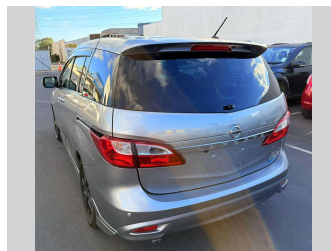

# 2015 Nissan Lafesta HIGHWAY STAR GS PRE

**Purchase Price** **\$12,980**  
Includes GST, Registration & Licensing

Finance may be available on this vehicle. Ask one of our friendly staff for more information.

Gain peace of mind with Mechanical Breakdown Insurance. **Ask us how.**

**Top features**  
None Listed

Body Style  
**Station Wagon**

Odometer  
**62,215 km**

Engine  
**1990 cc**

Fuel Type  
**Petrol**

Transmission  
**Auto**