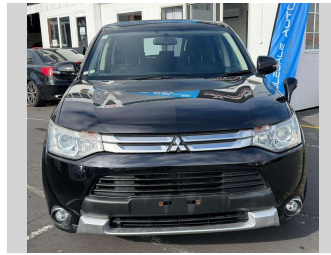

# 2014 Mitsubishi Outlander 24G 4WD

**Purchase Price** **\$17,980**

Includes GST  
Excludes on-road costs of \$350

Finance may be available on this vehicle. Ask one of our friendly staff for more information.

Body Style  
**5 door, Station Wagon**

Odometer  
**82,858 km**

Engine  
**2350 cc**

Fuel Type  
**Petrol**

Transmission  
**Auto**

Wheels  
-

VIN  
**7AT0CJ3MX26100286**

Interior  
-