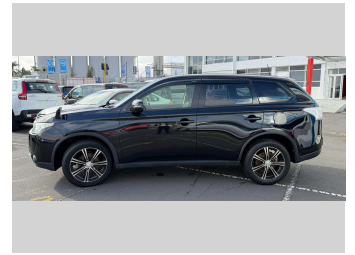

# 2014 Mitsubishi Outlander 24G 4WD

**Purchase Price** **\$17,980**

Includes GST  
Excludes on-road costs of \$350

Finance may be available on this vehicle. Ask one of our friendly staff for more information.

Body Style  
**5 door, Station Wagon**

Odometer  
**82,858 km**

Engine  
**2350 cc**

Fuel Type  
**Petrol**

Transmission  
**Auto**

Wheels  
-

VIN  
**7AT0CJ3MX26100286**

Interior  
-