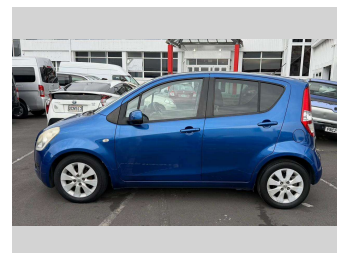

2008 Suzuki Splash

Purchase Price

\$5,490

Includes GST
Excludes on-road costs of \$350

Finance may be available on this vehicle. Ask one of our friendly staff for more information.

Gain peace of mind with Mechanical Breakdown Insurance. **Ask us how.**

Body Style

5 door, Hatchback

Odometer

146,777 km

Engine

1240 cc

Fuel Type

Petrol