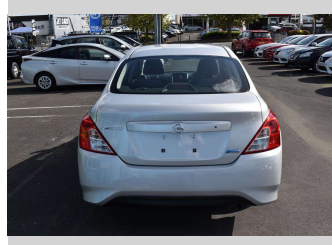

2016 Nissan LATIO S

Purchase Price

\$11,330

Includes GST, Registration & Licensing

Finance may be available on this vehicle. Ask one of our friendly staff for more information.

Gain peace of mind with Mechanical Breakdown Insurance. **Ask us how.**

Body Style

Sedan

Odometer

39,618 km

Engine

1198 cc

Fuel Type

Petrol