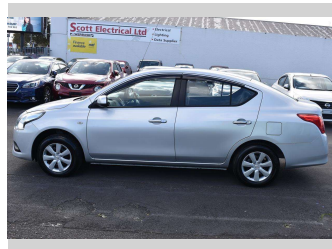

2016 Nissan LATIO S

Purchase Price

\$11,330

Includes GST, Registration & Licensing

Finance may be available on this vehicle. Ask one of our friendly staff for more information.

Gain peace of mind with Mechanical Breakdown Insurance. **Ask us how.**

Body Style

Sedan

Odometer

39,618 km

Engine

1198 cc

Fuel Type

Petrol