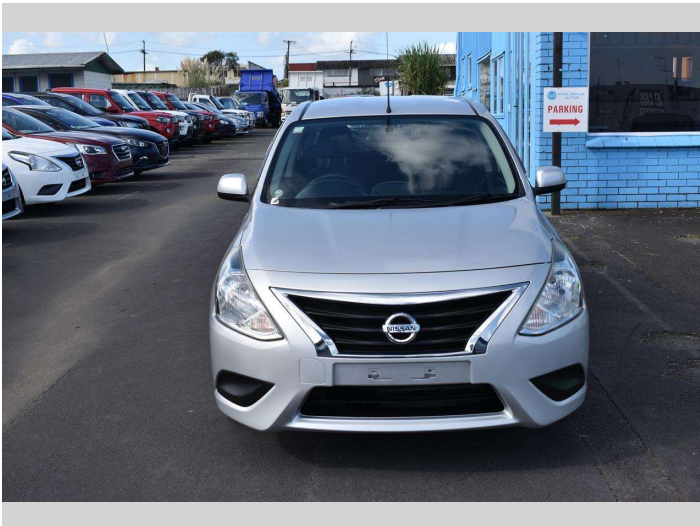

2016 Nissan LATIO S

Purchase Price

\$11,330

Includes GST, Registration & Licensing

Finance may be available on this vehicle. Ask one of our friendly staff for more information.

Gain peace of mind with Mechanical Breakdown Insurance. **Ask us how.**

Body Style

Sedan

Odometer

39,618 km

Engine

1198 cc

Fuel Type

Petrol

Transmission

Auto

Wheels

-

VIN

7AT0DH90X21708427

Interior

-