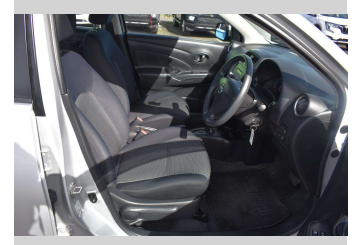

2016 Nissan LATIO S

Purchase Price

\$11,330

Includes GST, Registration & Licensing

Finance may be available on this vehicle. Ask one of our friendly staff for more information.

Gain peace of mind with Mechanical Breakdown Insurance. **Ask us how.**