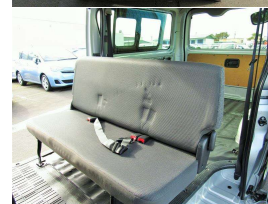

2015 Toyota Hiace REGIUSACE DX

VEHICLE INFORMATION

Cash Price

Includes GST

\$24,980

+ on-road-costs of \$350

Finance may be available on this vehicle. Ask one of our friendly staff for more information.

Gain peace of mind with Mechanical Breakdown Insurance. Ask us how.

Ext Colour

Silver

History

-

Seats

6 seats

Interior

-