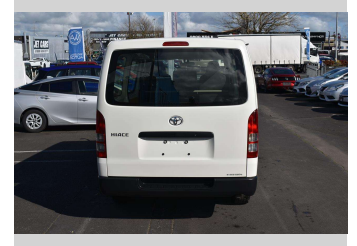

2021 Toyota Hiace DX

Purchase Price

\$37,980

Includes GST, Registration & Licensing

Finance may be available on this vehicle. Ask one of our friendly staff for more information.

Gain peace of mind with Mechanical Breakdown Insurance. **Ask us how.**

Top features

None Listed

Body Style

Van

Odometer

15,072 km

Engine

1998 cc

Fuel Type

Petrol

Transmission

Auto

Wheels

-

VIN

7AT0H60FX23345299