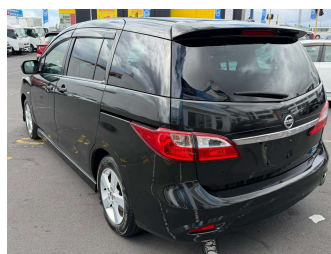

2016 Nissan Lafesta HIGHWAY STAR G

Purchase Price **POA**

Includes GST
Excludes on-road costs of \$350

Finance may be available on this vehicle. Ask one of our friendly staff for more information.

Gain peace of mind with Mechanical Breakdown Insurance. **Ask us how.**

Body Style
Station Wagon

Odometer
55,490 km

Engine
1990 cc

Fuel Type
Petrol

Transmission
Auto

Wheels
-

VIN
7AT0DH7DX26111146

Interior
-