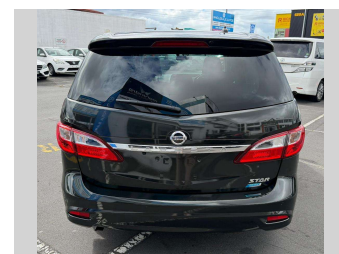

2016 Nissan Lafesta HIGHWAY STAR G

Purchase Price **POA**

Includes GST
Excludes on-road costs of \$350

Finance may be available on this vehicle. Ask one of our friendly staff for more information.

Gain peace of mind with Mechanical Breakdown Insurance. **Ask us how.**

Body Style
Station Wagon

Odometer
55,490 km

Engine
1990 cc

Fuel Type
Petrol

Transmission
Auto

Wheels
-

VIN
7AT0DH7DX26111146

Interior
-