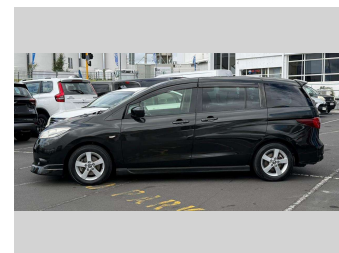

2016 Nissan Lafesta HIGHWAY STAR G

Purchase Price **POA**

Includes GST
Excludes on-road costs of \$350

Finance may be available on this vehicle. Ask one of our friendly staff for more information.

Gain peace of mind with Mechanical Breakdown Insurance. **Ask us how.**

Body Style
Station Wagon

Odometer
55,490 km

Engine
1990 cc

Fuel Type
Petrol

Transmission
Auto

Wheels
-

VIN
7AT0DH7DX26111146

Interior
-