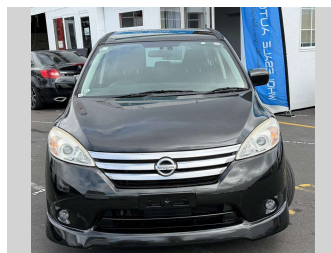

2016 Nissan Lafesta HIGHWAY STAR G

Purchase Price **POA**

Includes GST
Excludes on-road costs of \$350

Finance may be available on this vehicle. Ask one of our friendly staff for more information.

Gain peace of mind with Mechanical Breakdown Insurance. **Ask us how.**

Body Style
Station Wagon

Odometer
55,490 km

Engine
1990 cc

Fuel Type
Petrol

Transmission
Auto

Wheels
-

VIN
7AT0DH7DX26111146

Interior
-