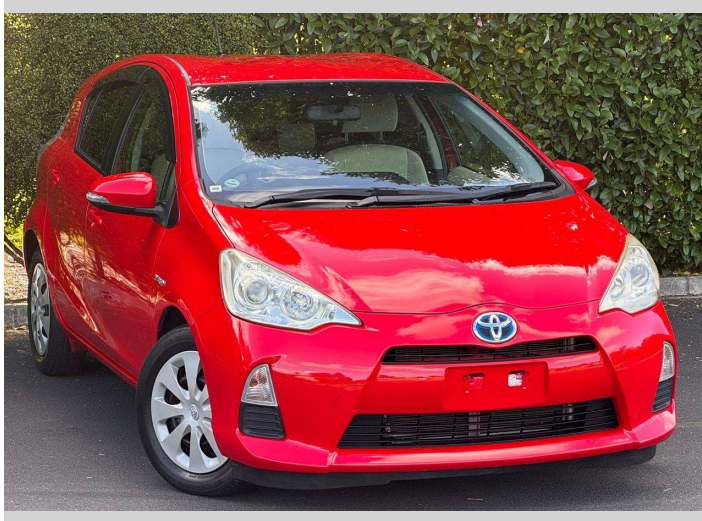

2013 Toyota AQUA S

Purchase Price **\$9,990**
Includes GST
 Excludes on-road costs of \$500

Finance may be available on this vehicle. Ask one of our friendly staff for more information.

Gain peace of mind with Mechanical Breakdown Insurance. **Ask us how.**

Body Style
4 door, Hatchback

Odometer
55,126 km

Engine
1496 cc

Fuel Type
Hybrid

Transmission
Auto

Wheels
 -

VIN
7AT0H65YX25172099

Interior
Black

Safety

Based on 2025 UCSR rating for 12-20 models

Reg No.

-

Ext Colour
Red

History

-

Seats
5 seats