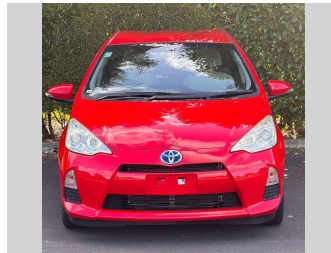

2013 Toyota AQUA S

Purchase Price **\$9,990**
Includes GST
 Excludes on-road costs of \$500

Finance may be available on this vehicle. Ask one of our friendly staff for more information.

Gain peace of mind with Mechanical Breakdown Insurance. **Ask us how.**

Body Style
4 door, Hatchback

Odometer
55,126 km

Engine
1496 cc

Fuel Type
Hybrid

Transmission
Auto

Wheels
 -

VIN
7AT0H65YX25172099

Interior
Black