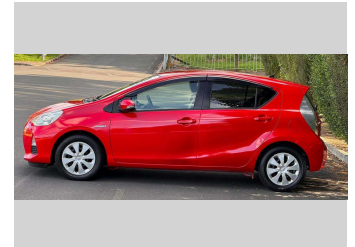

2013 Toyota AQUA S

Purchase Price **\$9,990**
Includes GST
 Excludes on-road costs of \$500

Finance may be available on this vehicle. Ask one of our friendly staff for more information.

Gain peace of mind with Mechanical Breakdown Insurance. **Ask us how.**

Body Style
4 door, Hatchback

Odometer
55,126 km

Engine
1496 cc

Fuel Type
Hybrid

Transmission
Auto

Wheels
 -

VIN
7AT0H65YX25172099

Interior
Black