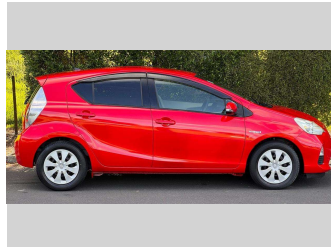

2013 Toyota AQUA S

Purchase Price **\$9,990**
Includes GST
 Excludes on-road costs of \$500

Finance may be available on this vehicle. Ask one of our friendly staff for more information.

Gain peace of mind with Mechanical Breakdown Insurance. **Ask us how.**

Body Style
4 door, Hatchback

Odometer
55,126 km

Engine
1496 cc

Fuel Type
Hybrid

Transmission
Auto

Wheels
 -

VIN
7AT0H65YX25172099

Interior
Black