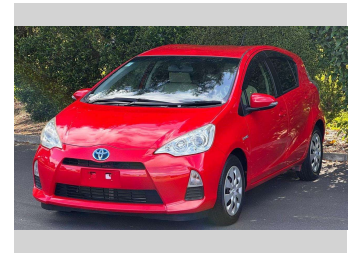

2013 Toyota AQUA S

Purchase Price **\$9,990**
Includes GST
 Excludes on-road costs of \$500

Finance may be available on this vehicle. Ask one of our friendly staff for more information.

Gain peace of mind with Mechanical Breakdown Insurance. **Ask us how.**

Body Style
4 door, Hatchback

Odometer
55,126 km

Engine
1496 cc

Fuel Type
Hybrid

Transmission
Auto

Wheels
 -

VIN
7AT0H65YX25172099

Interior
Black