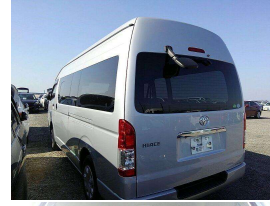

2015 Toyota Hiace S-LONG DX GL-PACKAGE

VEHICLE INFORMATION

Cash Price

Includes GST

\$37,980

+ on-road-costs of \$350

Finance may be available on this vehicle. Ask one of our friendly staff for more information.

Gain peace of mind with Mechanical Breakdown Insurance. Ask us how.

Body

4 door, Van

Odometer

66,607 km

Engine

2690 cc

Fuel Type