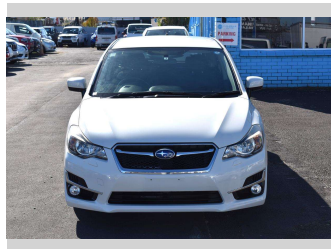

2015 Subaru Impreza SPORTS 1.6I

Purchase Price **\$12,980**

Includes GST
Excludes on-road costs of \$350

Finance may be available on this vehicle. Ask one of our friendly staff for more information.

Gain peace of mind with Mechanical Breakdown Insurance. **Ask us how.**

Body Style
Hatchback

Odometer
97,000 km

Engine
1590 cc

Fuel Type
Petrol

Transmission
Auto

Wheels
-

VIN
7AT0GF09X23026463

Interior
-