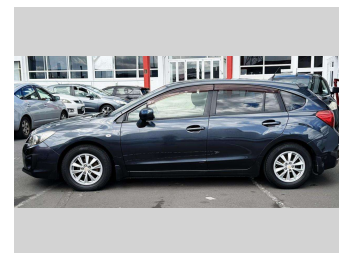

2013 Subaru Impreza SPORTS 1.6 I-L

Purchase Price **POA**

Includes GST
Excludes on-road costs of \$350

Finance may be available on this vehicle. Ask one of our friendly staff for more information.

Gain peace of mind with Mechanical Breakdown Insurance. **Ask us how.**

Body Style
Hatchback

Odometer
74,426 km

Engine
1599 cc

Fuel Type
Petrol

Transmission
Auto

Wheels
-

VIN
7AT0GF09X26017027

Interior
-