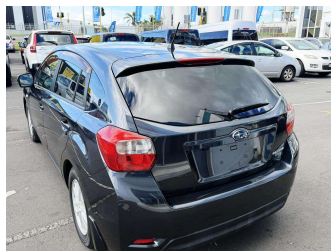

2013 Subaru Impreza SPORTS 1.6 I-L

Purchase Price **POA**

Includes GST
Excludes on-road costs of \$350

Finance may be available on this vehicle. Ask one of our friendly staff for more information.

Gain peace of mind with Mechanical Breakdown Insurance. **Ask us how.**

Body Style
Hatchback

Odometer
74,426 km

Engine
1599 cc

Fuel Type
Petrol

Transmission
Auto

Wheels
-

VIN
7AT0GF09X26017027

Interior
-