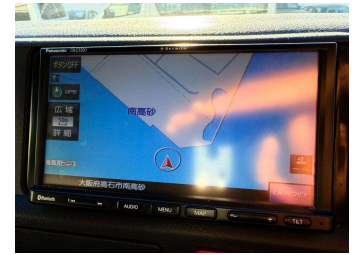

2021 Toyota Hiace WAGON 4D DX 10 seater

Purchase Price

\$58,490

Includes GST, Registration & Licensing

Finance may be available on this vehicle. Ask one of our friendly staff for more information.

Gain peace of mind with Mechanical Breakdown Insurance. **Ask us how.**