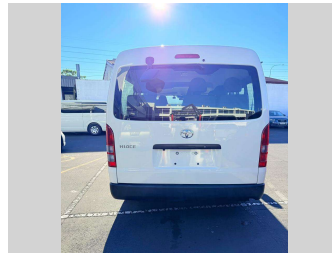

2021 Toyota Hiace WAGON 4D DX 10 seater

Purchase Price

\$58,490

Includes GST, Registration & Licensing

Finance may be available on this vehicle. Ask one of our friendly staff for more information.

Gain peace of mind with Mechanical Breakdown Insurance. **Ask us how.**

Body Style

Van

Odometer

87,704 km

Engine

2693 cc

Fuel Type

Petrol