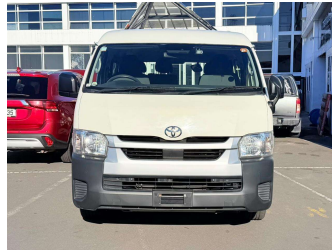

2021 Toyota Hiace WAGON 4D DX 10 seater

Purchase Price

\$58,490

Includes GST, Registration & Licensing

Finance may be available on this vehicle. Ask one of our friendly staff for more information.

Gain peace of mind with Mechanical Breakdown Insurance. **Ask us how.**

Body Style

Van

Odometer

87,704 km

Engine

2693 cc

Fuel Type

Petrol