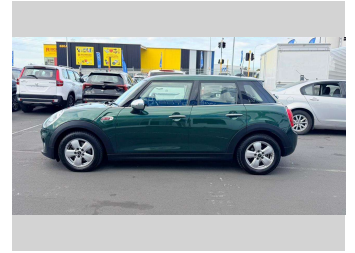

# 2016 Mini Cooper One

**Purchase Price** **\$15,990**

Includes GST  
Excludes on-road costs of \$500

Finance may be available on this vehicle. Ask one of our friendly staff for more information.

Gain peace of mind with Mechanical Breakdown Insurance. **Ask us how.**

Body Style  
**Hatchback**

Odometer  
**40,328 km**

Engine  
**1190 cc**

Fuel Type  
**Petrol**

Transmission  
**Auto**

Wheels  
-

VIN  
**WMWXS120202E78856**

Interior  
-