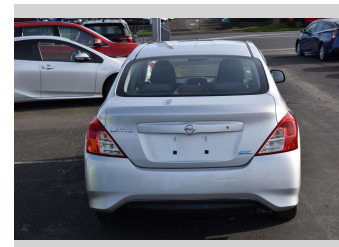

# 2016 Nissan LATIO S

Purchase Price

**\$12,480**

Includes GST  
Excludes on-road costs of \$350

Finance may be available on this vehicle. Ask one of our friendly staff for more information.

Gain peace of mind with Mechanical Breakdown Insurance. **Ask us how.**

Body Style

**Sedan**

Odometer

**30,359 km**

Engine

**1198 cc**

Fuel Type

**Petrol**