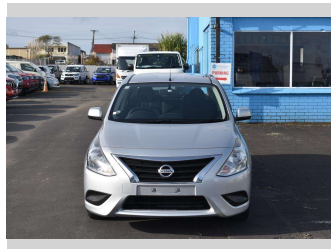

# 2016 Nissan LATIO S

Purchase Price

**\$12,480**

Includes GST  
Excludes on-road costs of \$350

Finance may be available on this vehicle. Ask one of our friendly staff for more information.

Gain peace of mind with Mechanical Breakdown Insurance. **Ask us how.**

Body Style

**Sedan**

Odometer

**30,359 km**

Engine

**1198 cc**

Fuel Type

**Petrol**