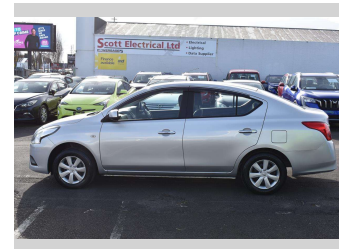

# 2016 Nissan LATIO S

Purchase Price

**\$12,480**

Includes GST  
Excludes on-road costs of \$350

Finance may be available on this vehicle. Ask one of our friendly staff for more information.

Gain peace of mind with Mechanical Breakdown Insurance. **Ask us how.**

Body Style

**Sedan**

Odometer

**30,359 km**

Engine

**1198 cc**

Fuel Type

**Petrol**