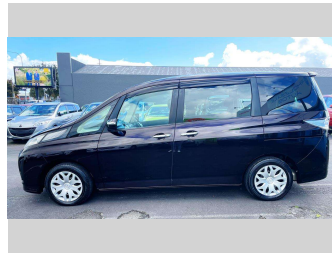

# 2014 Mazda Biante 20C- SKYACTIVE

Purchase Price

**\$11,980**

Includes GST, Registration & Licensing

Finance may be available on this vehicle. Ask one of our friendly staff for more information.

Gain peace of mind with Mechanical Breakdown Insurance. **Ask us how.**

Body Style

**Station Wagon**

Odometer

**92,465 km**

Engine

**1990 cc**

Fuel Type

**Petrol**