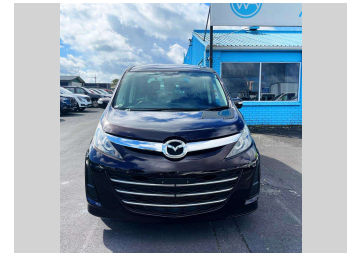

# 2014 Mazda Biante 20C- SKYACTIVE

Purchase Price

**\$11,980**

Includes GST, Registration & Licensing

Finance may be available on this vehicle. Ask one of our friendly staff for more information.

Gain peace of mind with Mechanical Breakdown Insurance. **Ask us how.**

Body Style

**Station Wagon**

Odometer

**92,465 km**

Engine

**1990 cc**

Fuel Type

**Petrol**