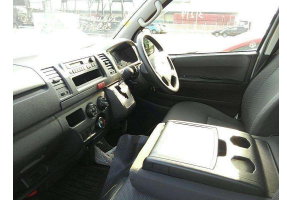

2016 Toyota Hiace DX LONG

VEHICLE INFORMATION

Cash Price

Includes GST

\$28,980

+ on-road-costs of \$350

Finance may be available on this vehicle. Ask one of our friendly staff for more information.

Gain peace of mind with Mechanical Breakdown Insurance. Ask us how.

Ext Colour

White

History

-

Seats

3 seats

Interior

-