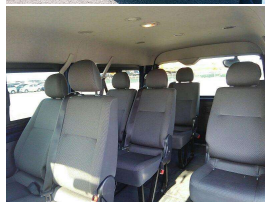

2015 Toyota Hiace WAGON DX 10 SEATER

VEHICLE INFORMATION

Cash Price

Includes GST

\$32,980

+ on-road-costs of \$350

Finance may be available on this vehicle. Ask one of our friendly staff for more information.

Gain peace of mind with Mechanical Breakdown Insurance. Ask us how.

Body

4 door, Van

Odometer

91,090 km

Engine

2690 cc

Fuel Type

-

Ext Colour

Blue

History

-

Seats

10 seats

Interior