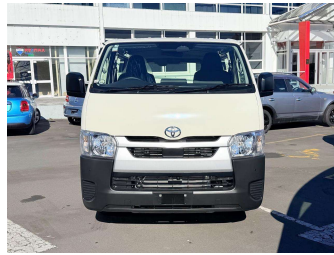

# 2026 Toyota Hiace 5D LONG DX

Purchase Price

**\$58,995**

Includes GST  
Excludes on-road costs of \$500

Finance may be available on this vehicle. Ask one of our friendly staff for more information.

Gain peace of mind with Mechanical Breakdown Insurance. **Ask us how.**

Body Style

**Van**

Odometer

**58 km**

Engine

**2754 cc**

Fuel Type

**Diesel**